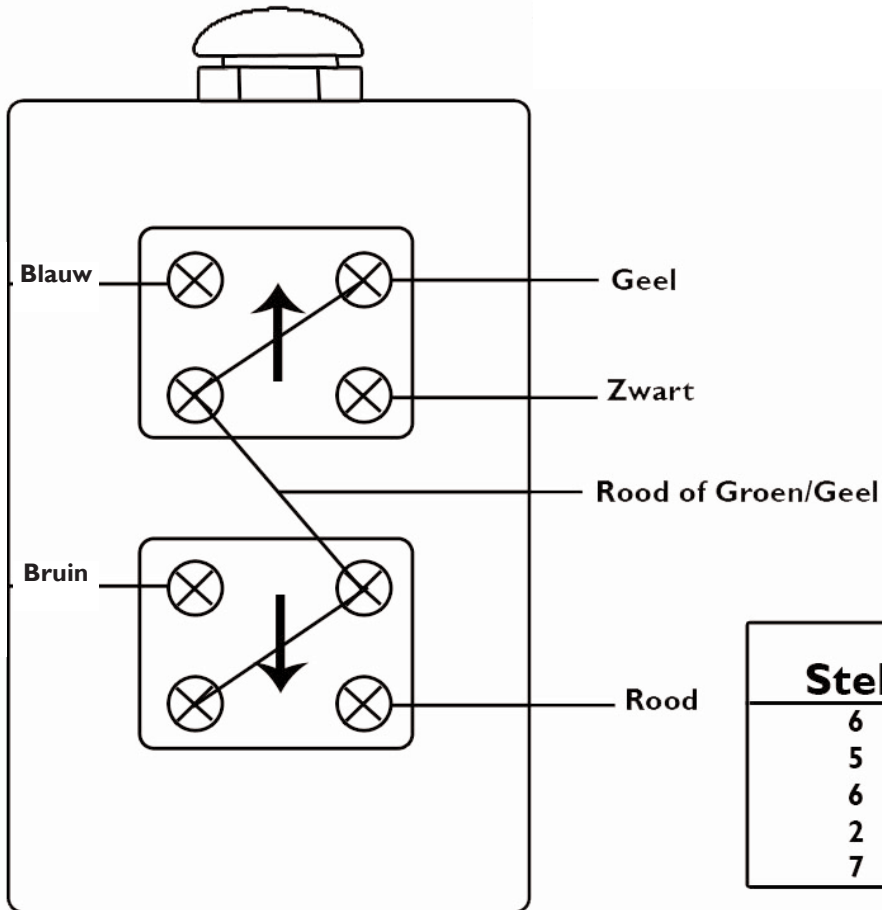

**Plug in drawing Manual 2-button Cabinet
DM Haco (4502872H)
appropriate for AMA (121304)**

Stekker	Draad
6	Blauw
5	Bruin
6	Rood
2	Zwart
7	Geel